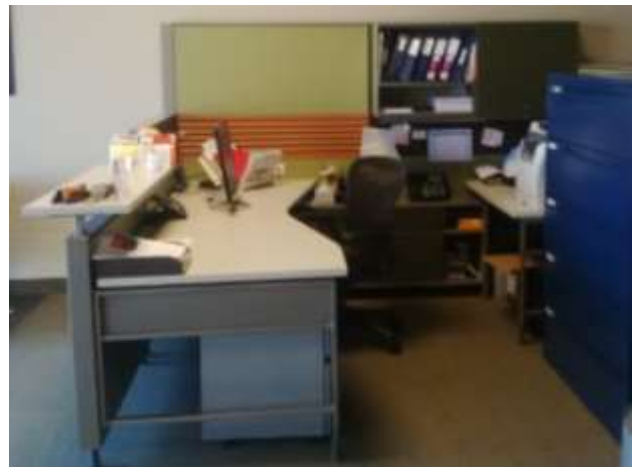

Was: \$1800.00

Now: \$995.00

Clearance Items

Workstations

Canvas Wall-Base System
Cluster of 3 stations
Approximate foot print 12'-6" x 16'
Combination of closed & open bases
68"h, 57"h, 46"h Tackable fabric panels
Power at beltline